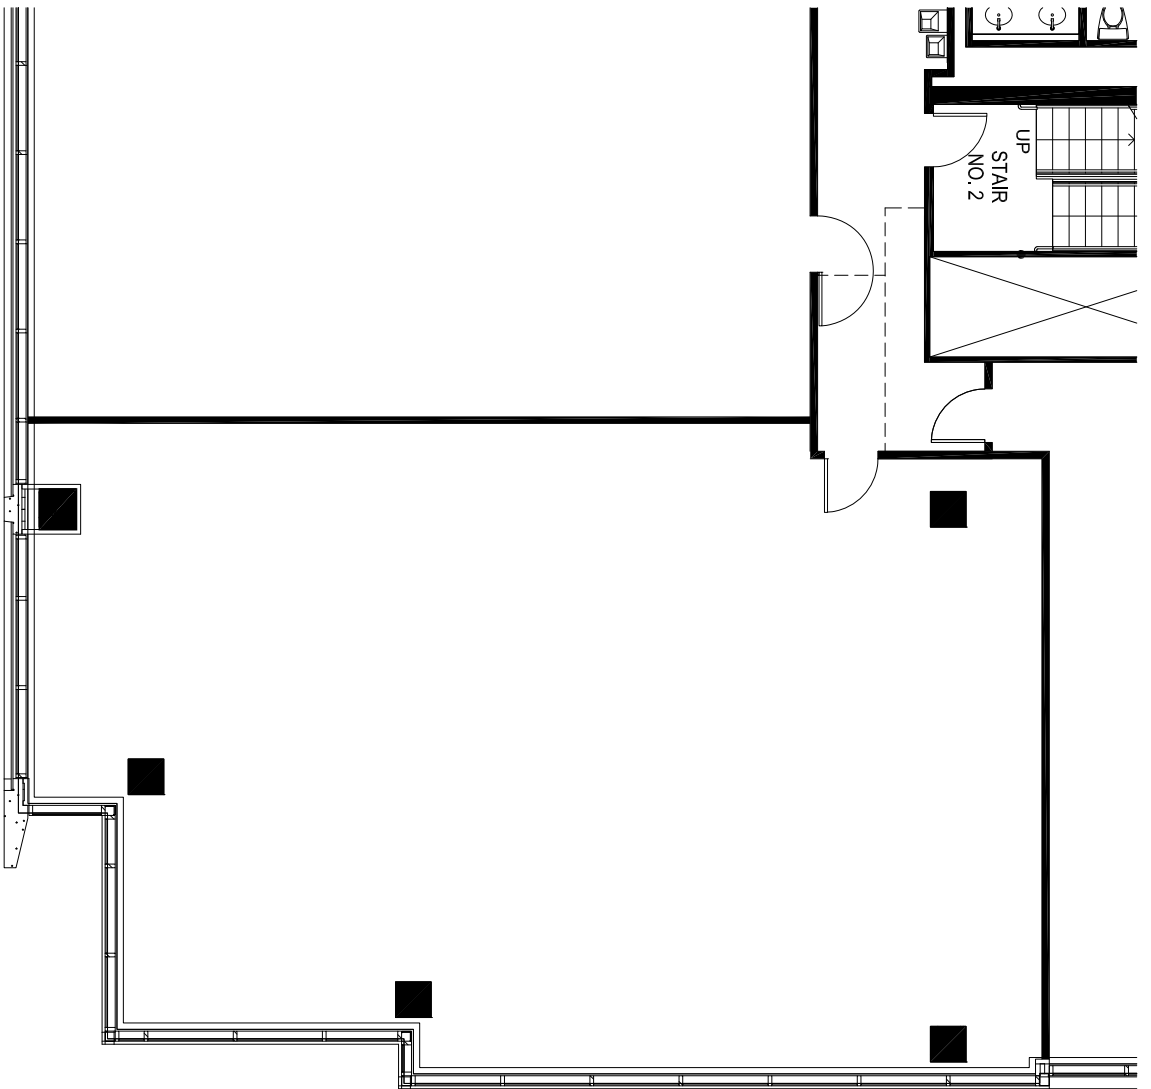

800 Waterford

SUITE 410
FOURTH FLOOR
2,391 RSF

10/01/18