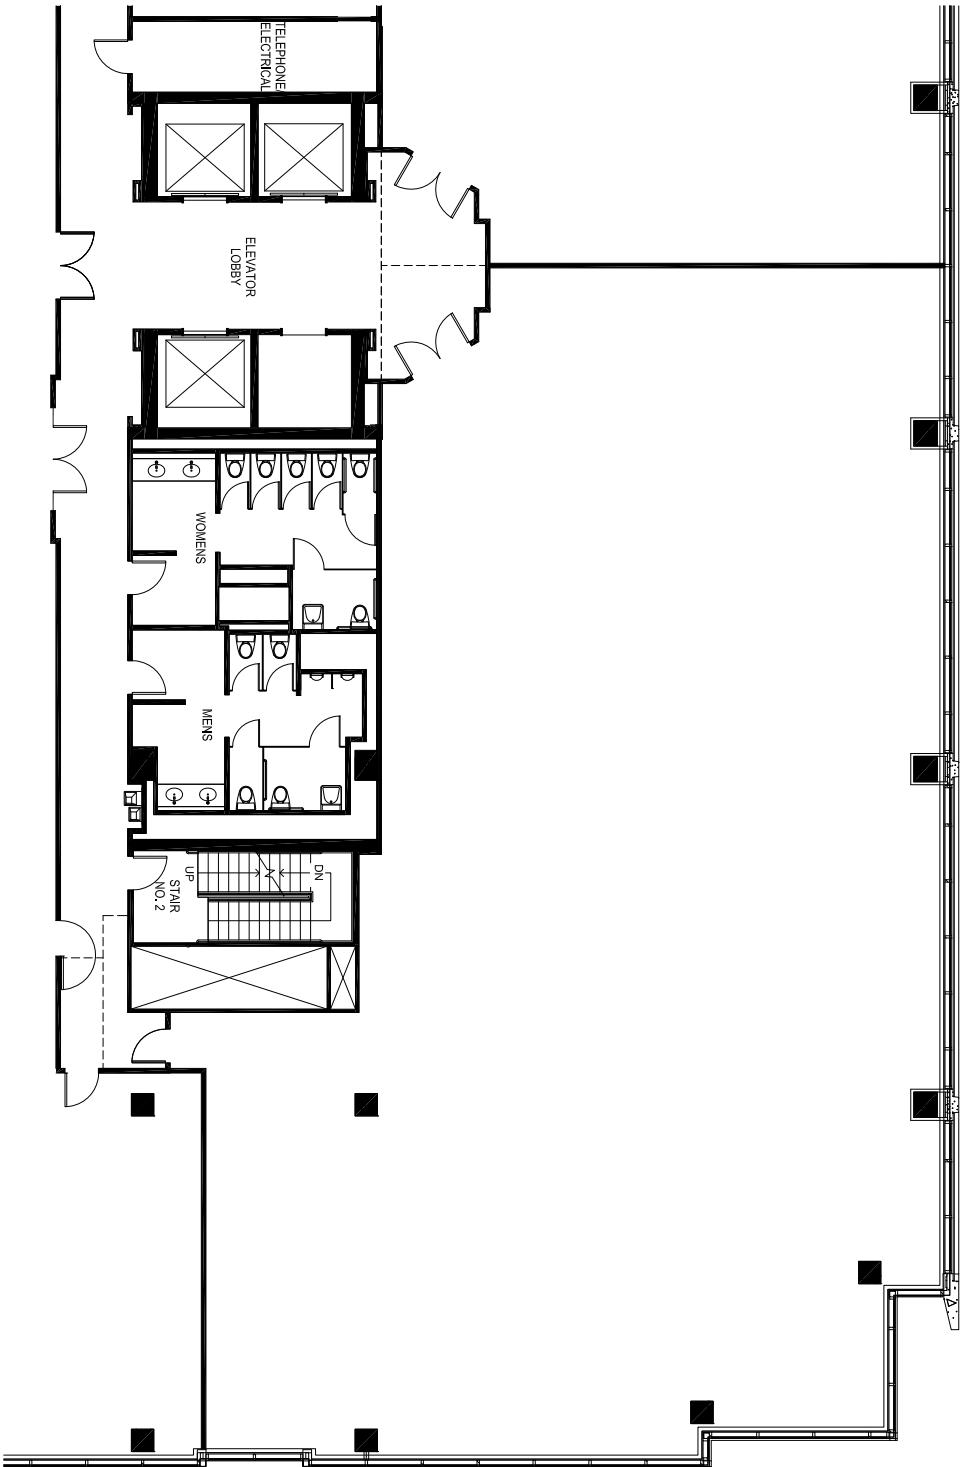

800 Waterford

KEY PLAN

SUITE 400

FOURTH FLOOR

7,114 RSF

10/01/18