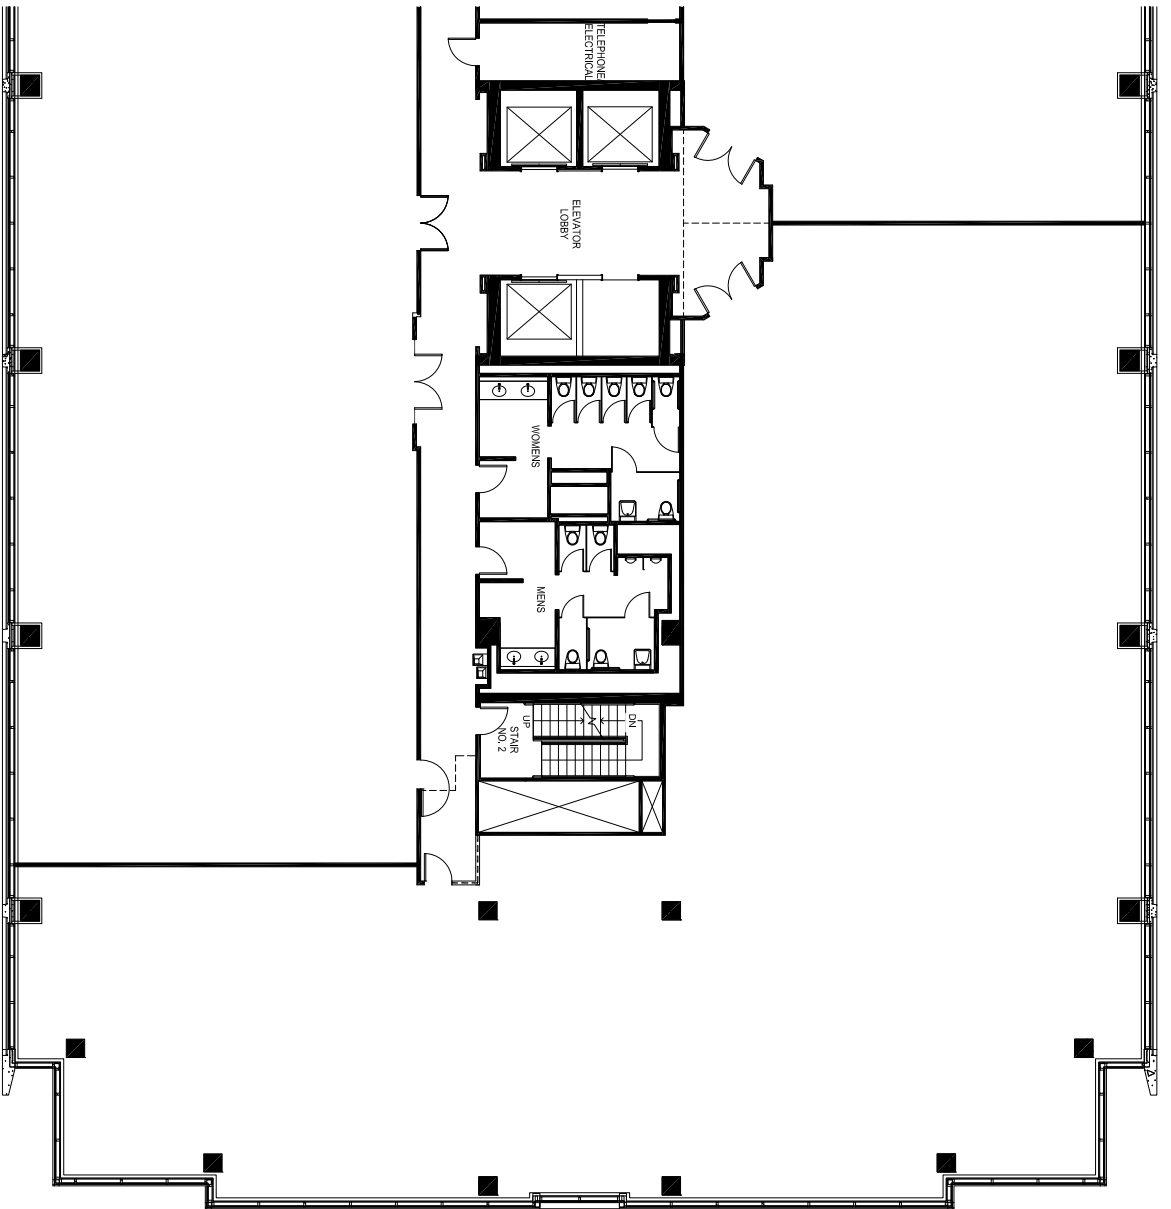

800 Waterford

SUITE 400

FOURTH FLOOR

9,505 RSF

KEY PLAN

10/01/18