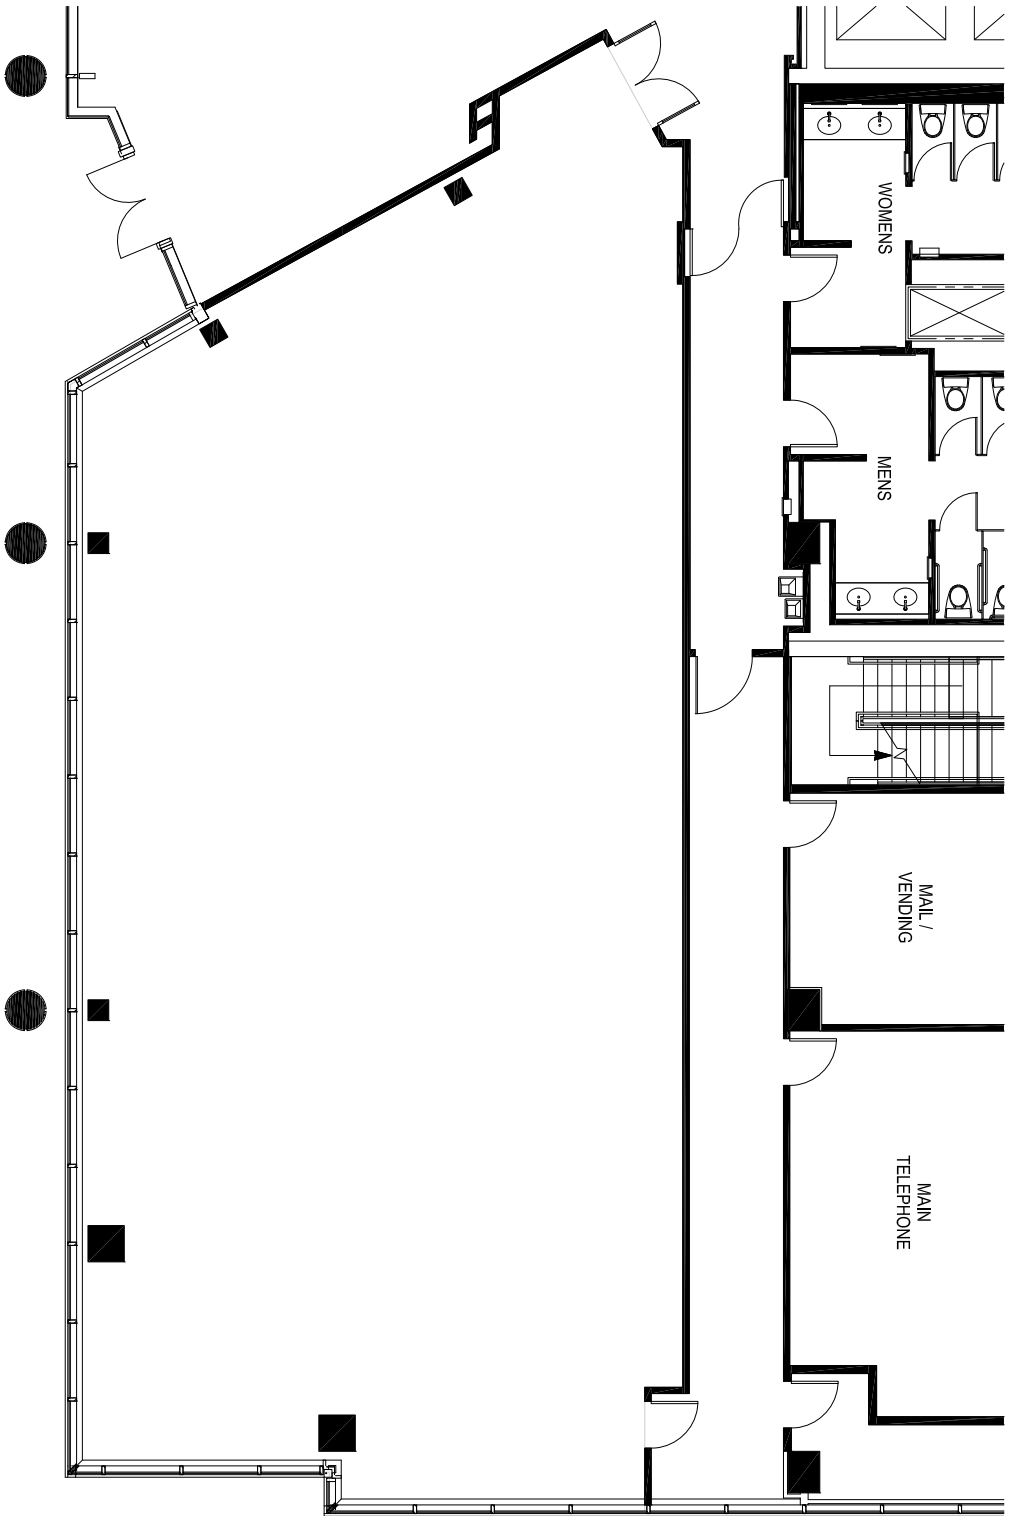

800 Waterford

SUITE 120

GROUND FLOOR

3,796 RSF

08/17/18