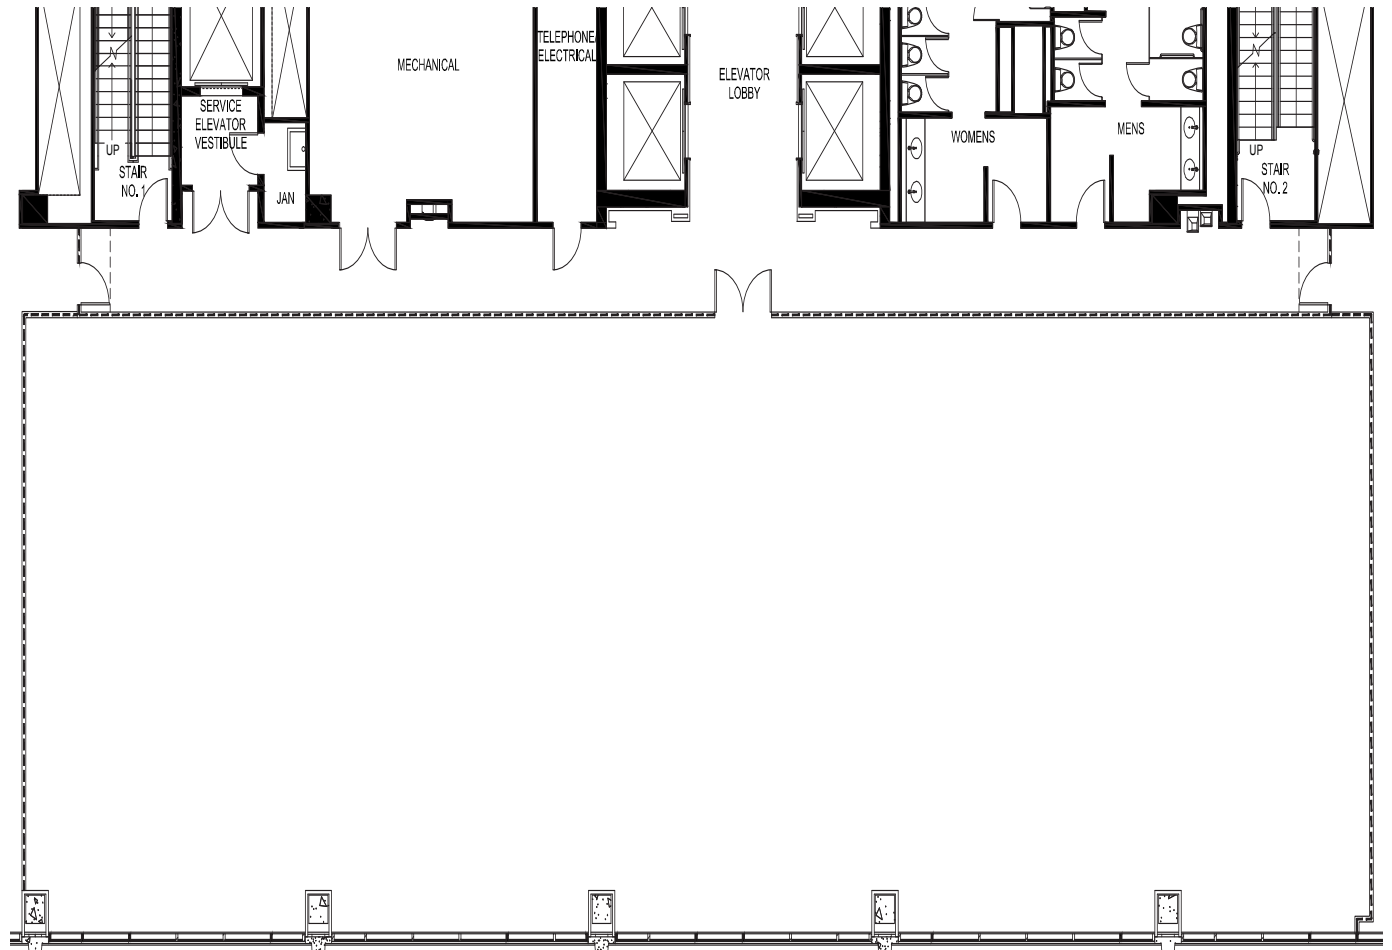

800 WATERFORD  
SUITE 650  
7,426 RSF

### KEY PLAN

No warranty of representation, expressed or implied, is made as to the accuracy of the information contained herein, and same is submitted subject to errors, omissions, change of price, rental or other conditions, withdrawal without notice, and to any special listing conditions imposed by our principals.