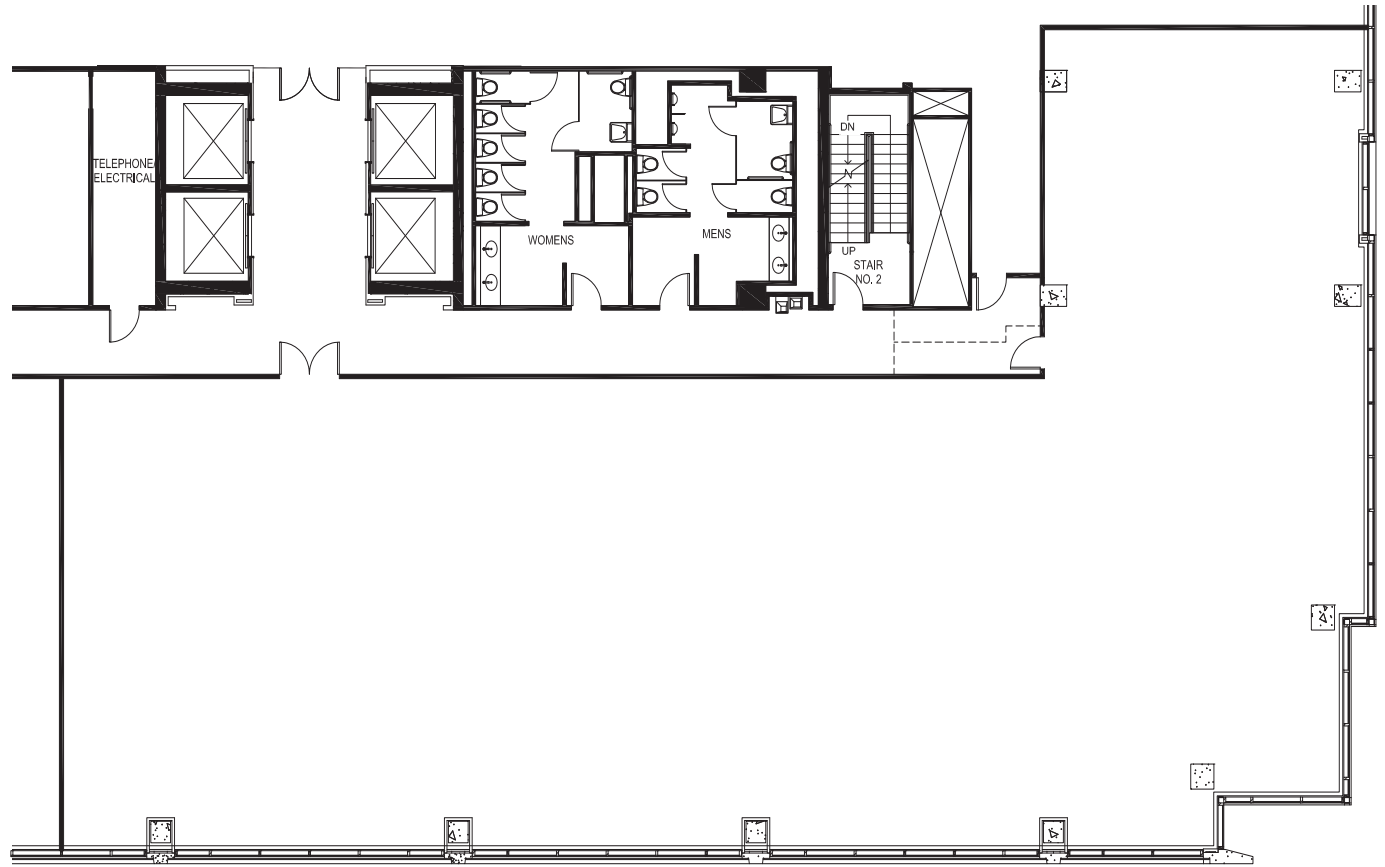

800 WATERFORD
SUITE 350
8,076 RSF

KEY PLAN

No warranty of representation, expressed or implied, is made as to the accuracy of the information contained herein, and same is submitted subject to errors, omissions, change of price, rental or other conditions, withdrawal without notice, and to any special listing conditions imposed by our principals.