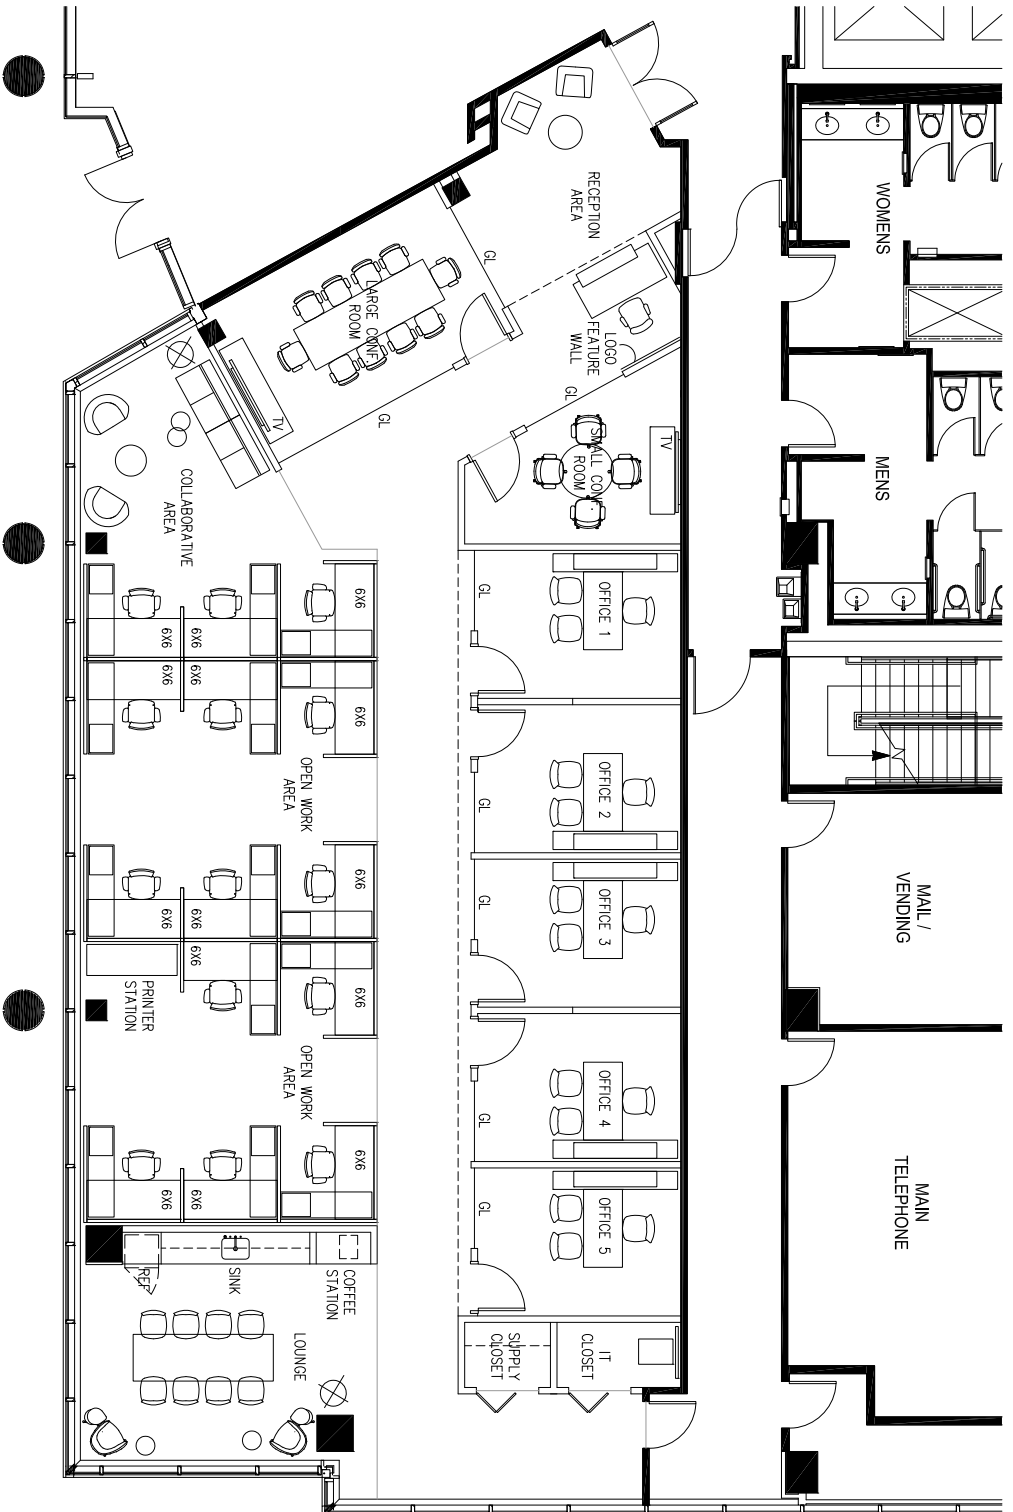

800 Waterford

SUITE 120 - OPTION 1-R1

GROUND FLOOR

3,796 RSF

12.03.18
01.23.19