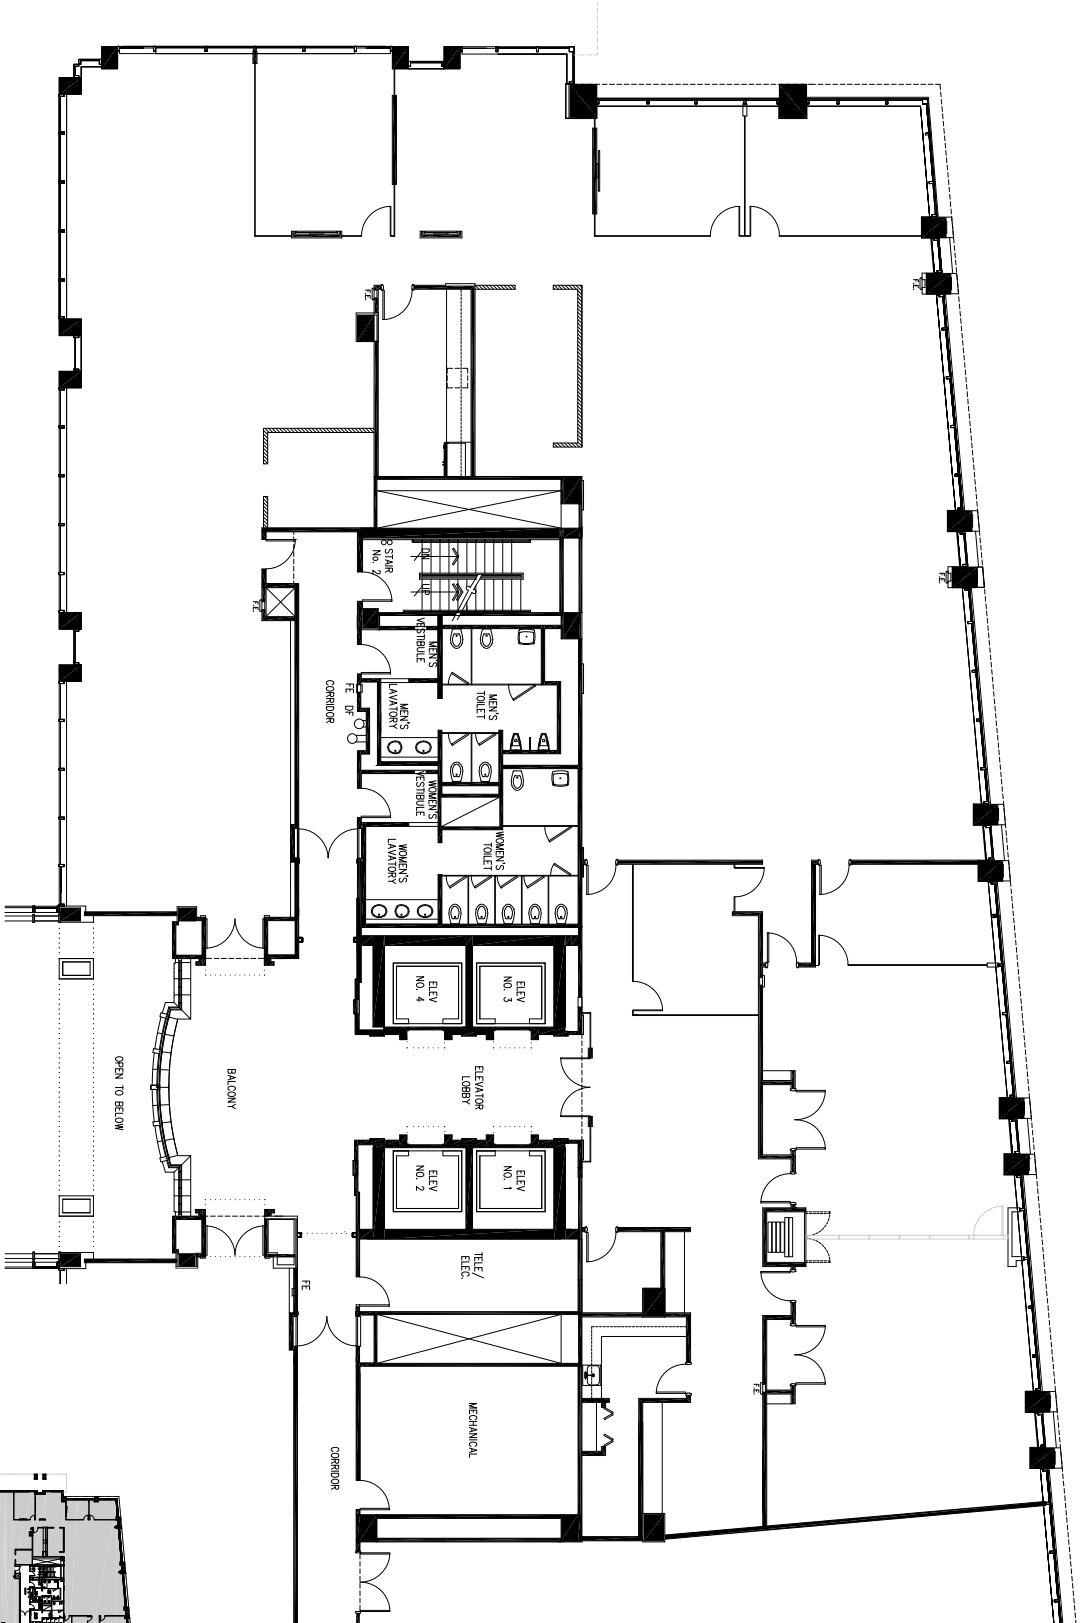

703 Waterford

SUITE 290
SECOND FLOOR
10,726 RSF

9/26/18

KEY PLAN