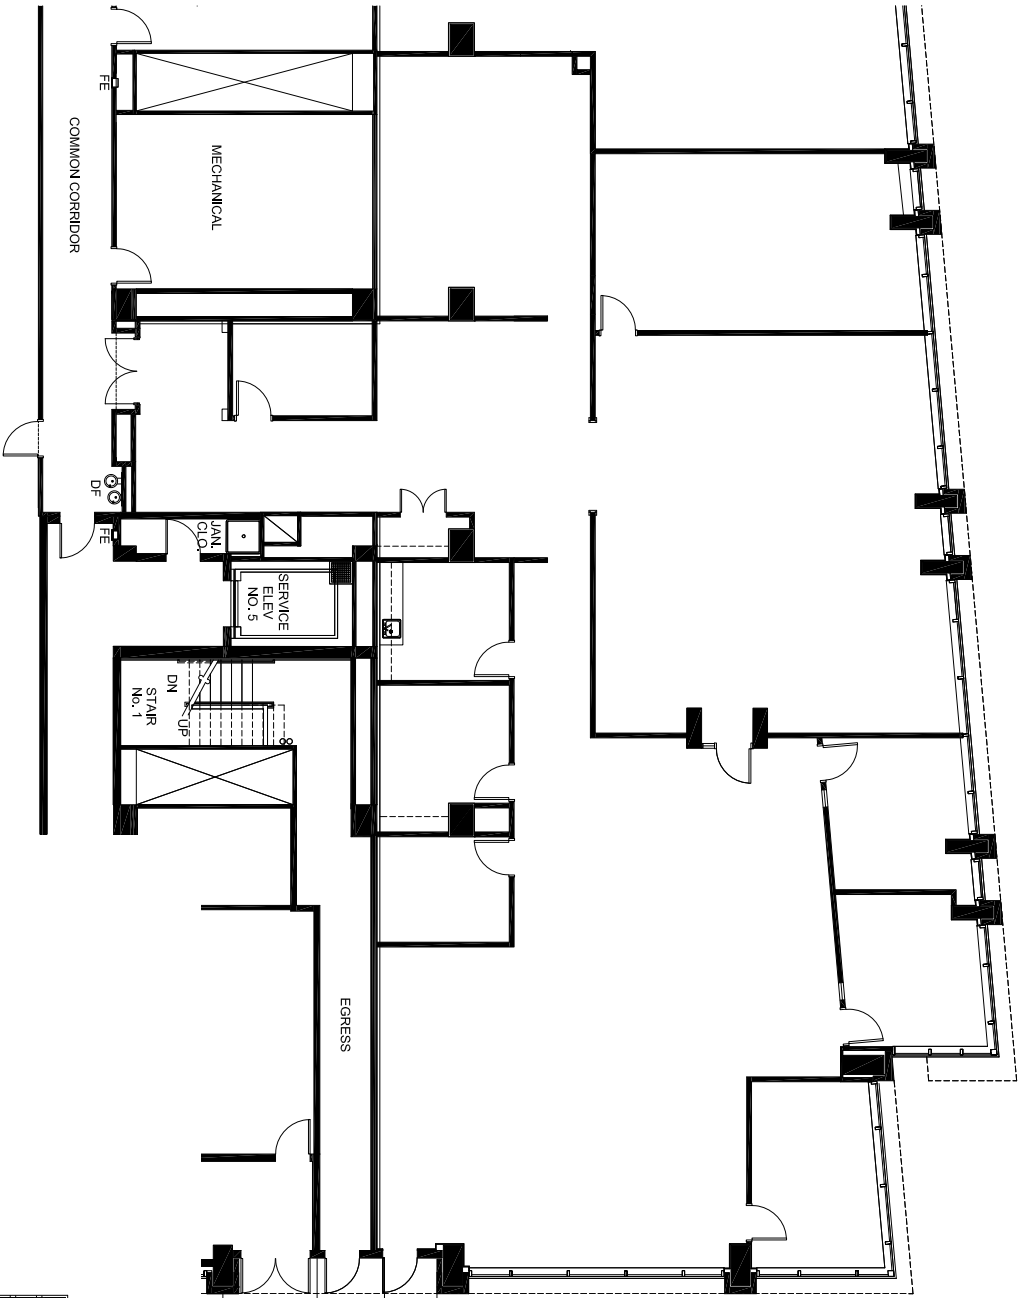

703 Waterford

SUITE 190

GROUND FLOOR

6,006 RSF

9/26/18

KEY PLAN