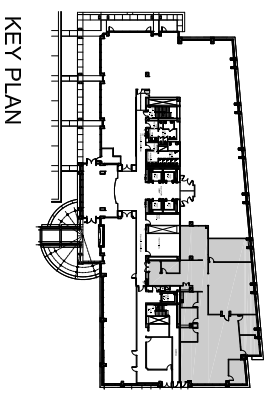

703 Waterford

SUITE 190

GROUND FLOOR

6,006 RSF

9/26/18

KEY PLAN