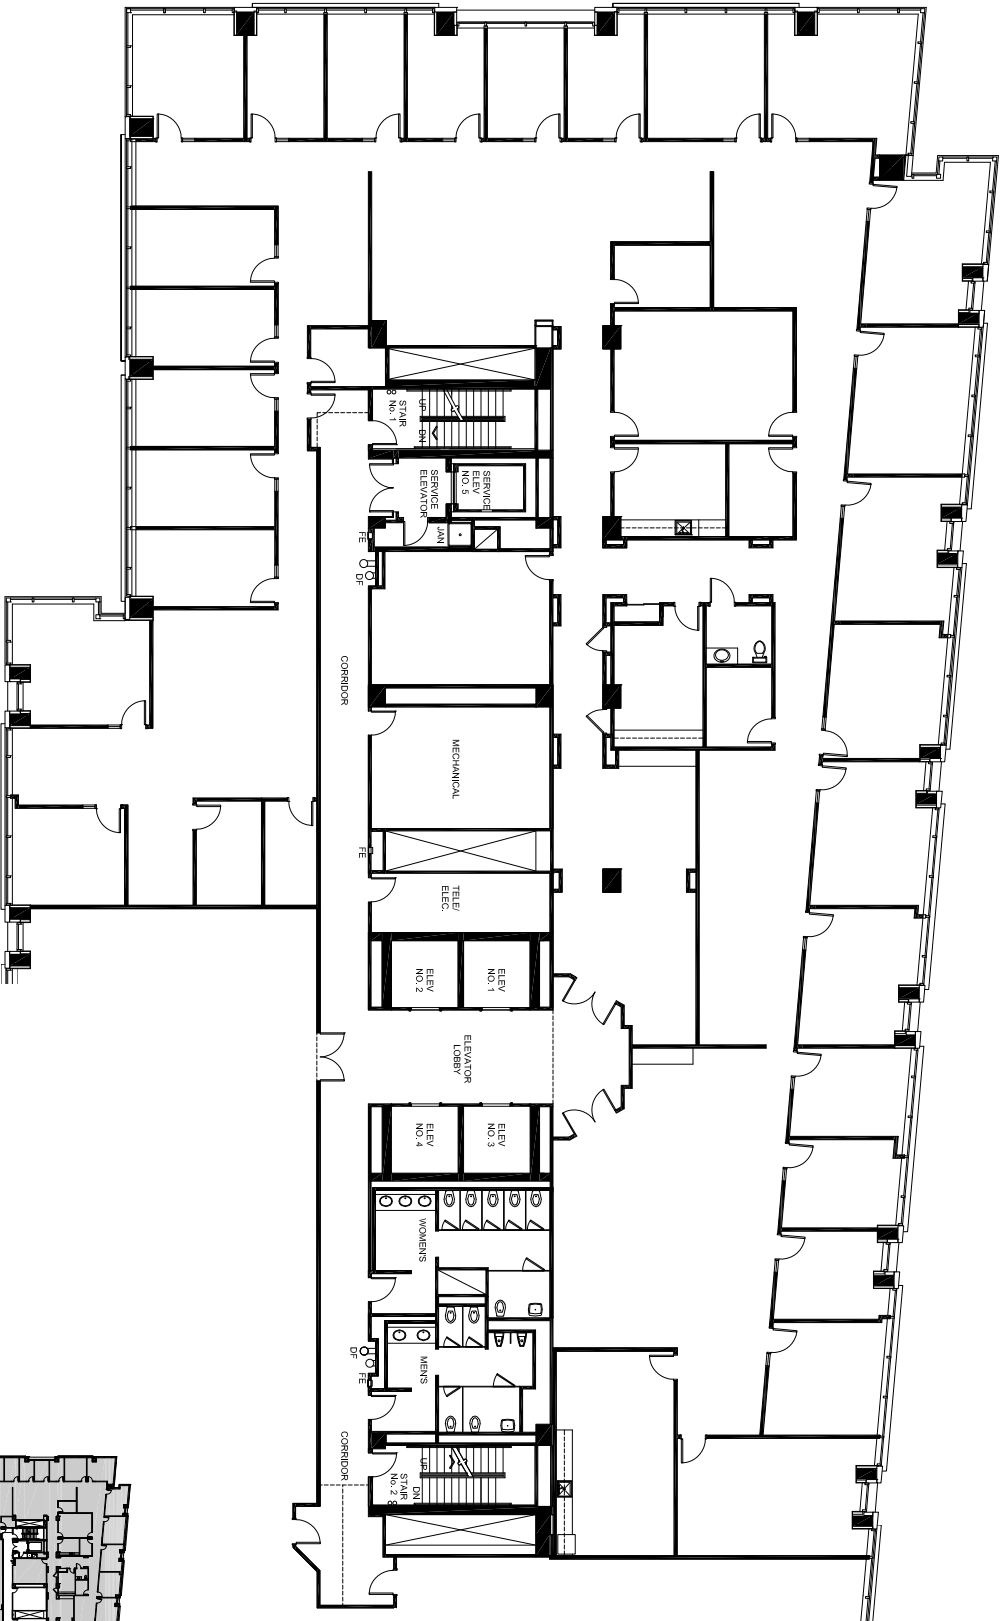

701 Waterford

SUITE 700
SEVENTH FLOOR
16,304 RSF

10/02/18

KEY PLAN