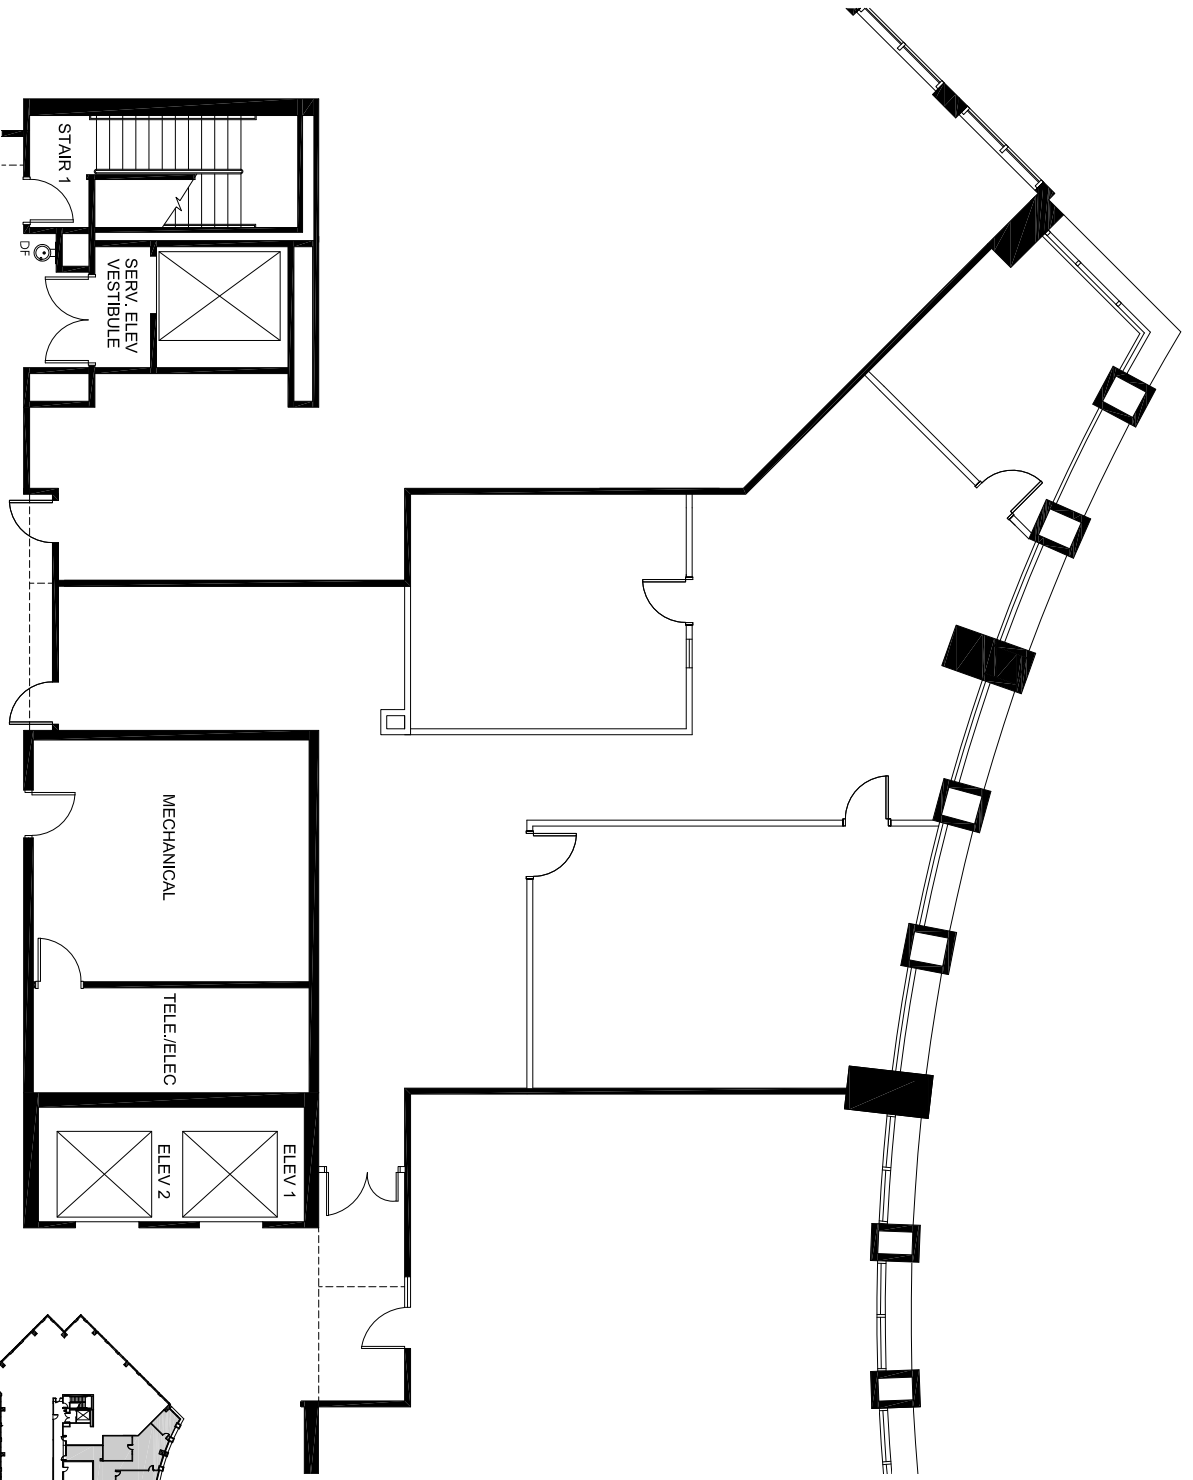

5200 Waterford

KEY PLAN

SUITE 690

SIXTH FLOOR

2,795 RSF

08/24/18