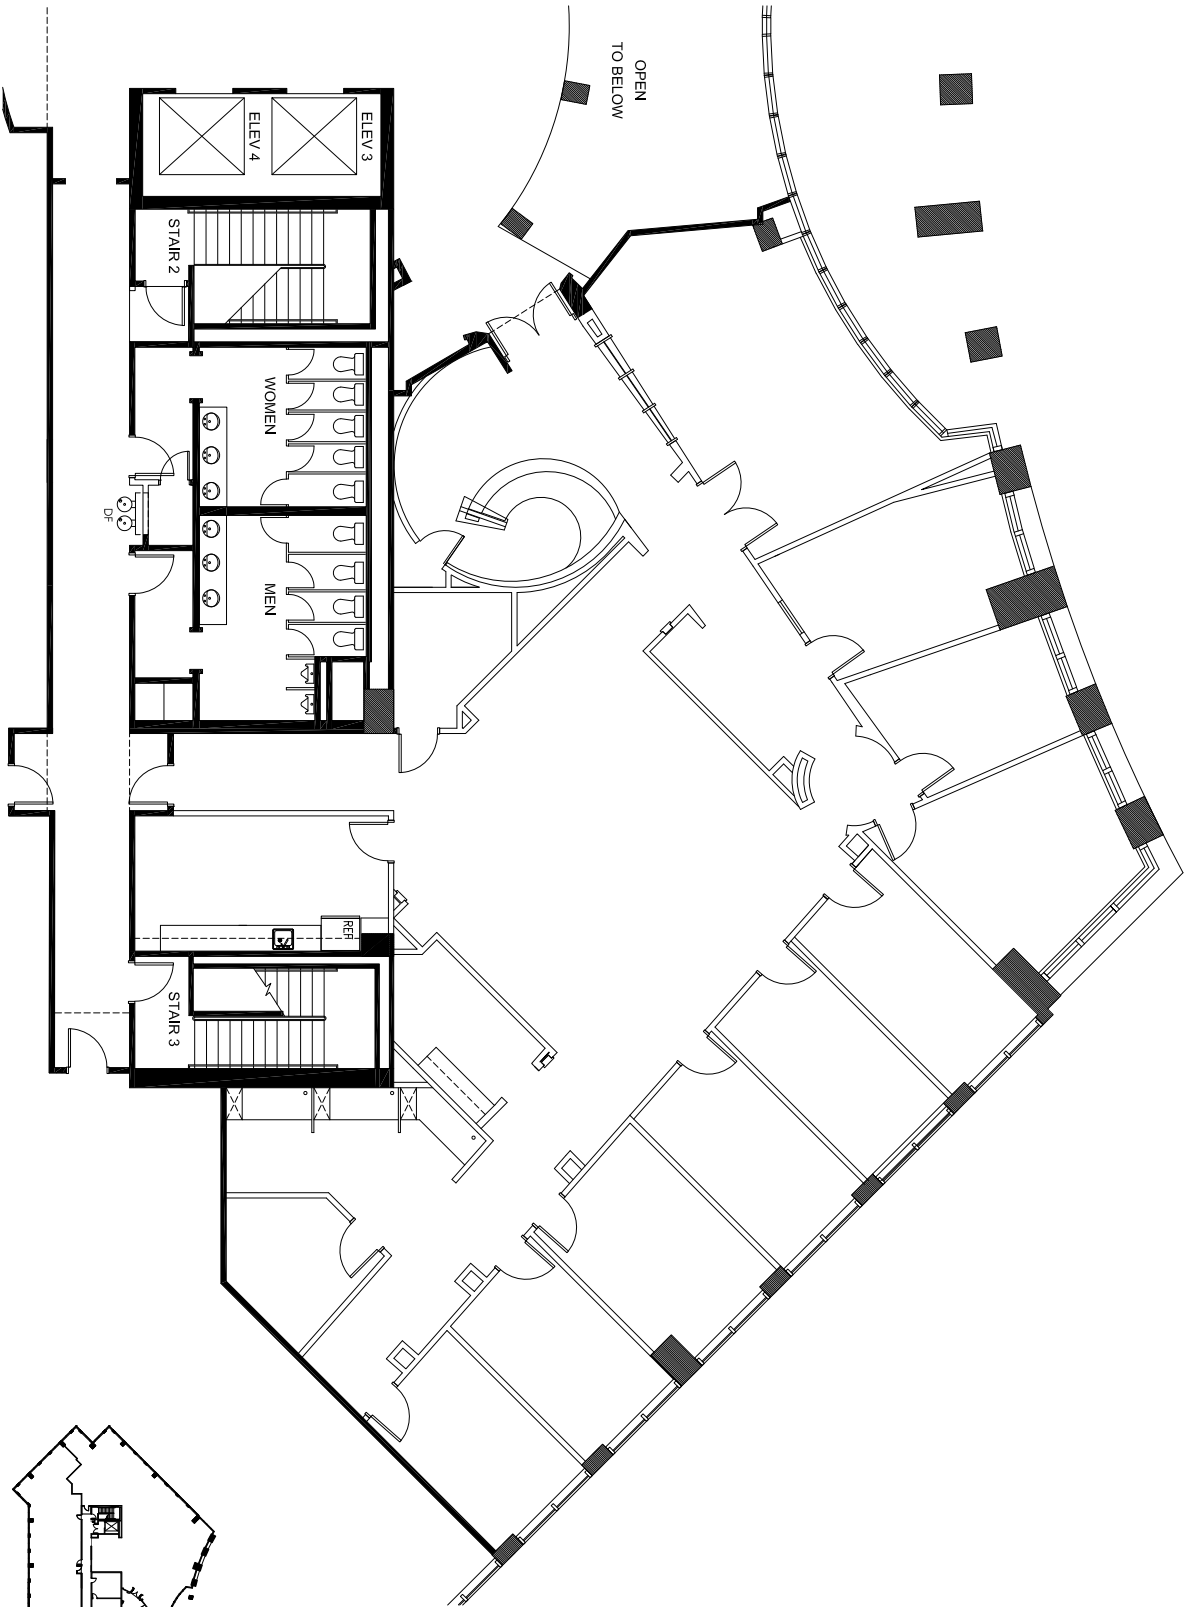

5200 Waterford

SUITE 200

SECOND FLOOR

5,385 RSF

08/24/18

KEY PLAN