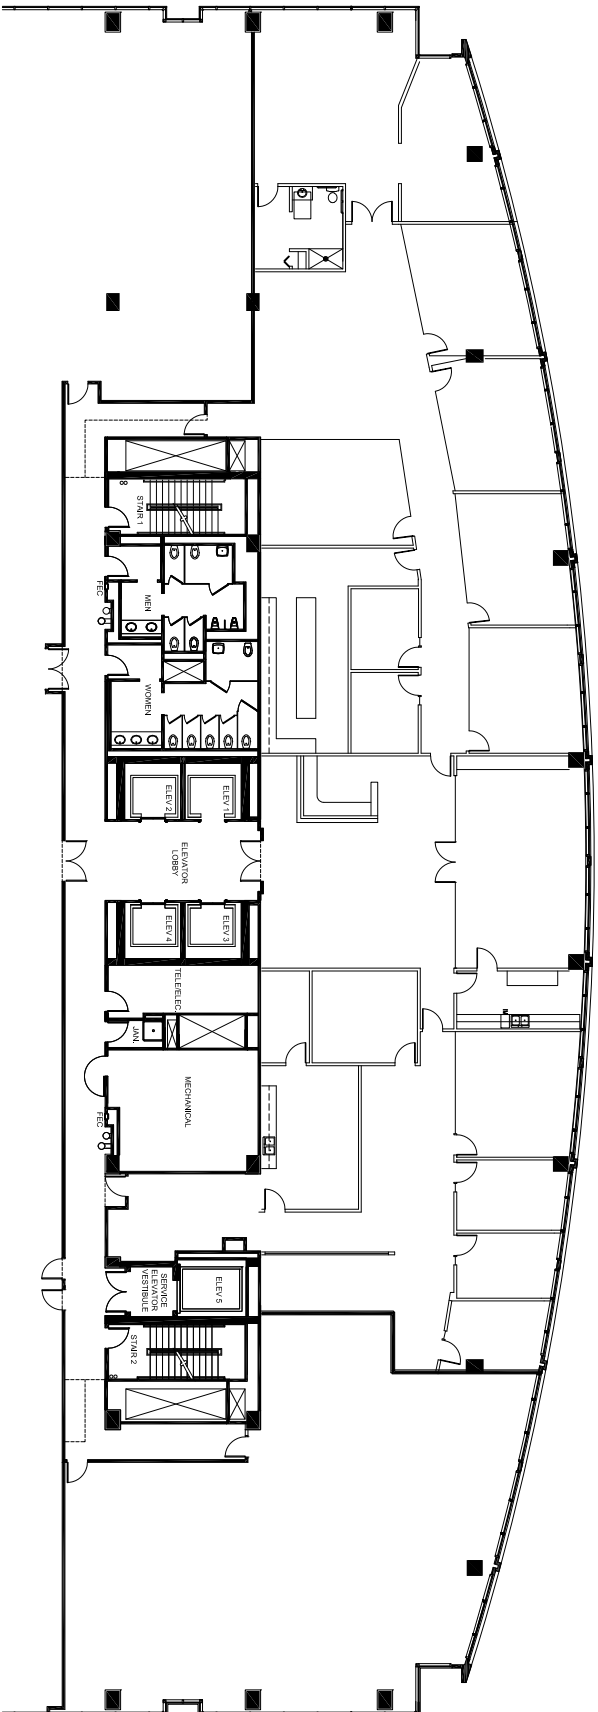

1000 Waterford

SUITE 900
NINTH FLOOR
10,466 RSF

KEY PLAN

08/22/18