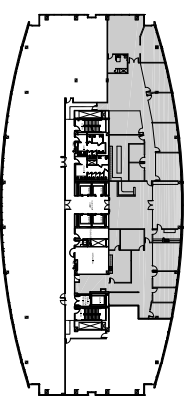

1000 Waterford

SUITE 900
NINTH FLOOR
10,466 RSF

KEY PLAN

08/22/18