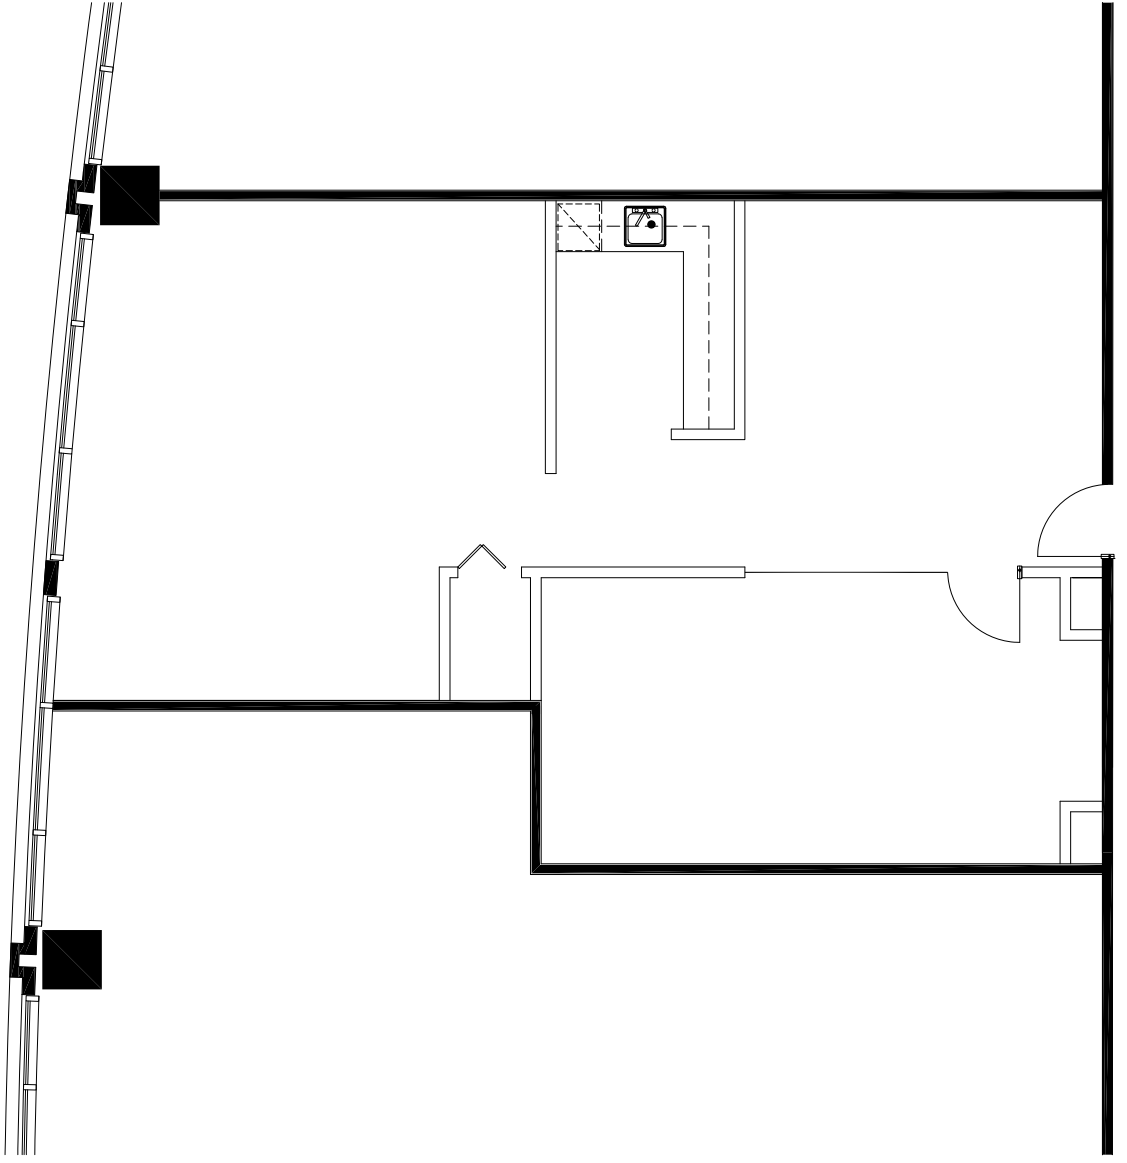

1000 Waterford

KEY PLAN

SUITE 860

EIGHT FLOOR

1,113 RSF

04/05/19