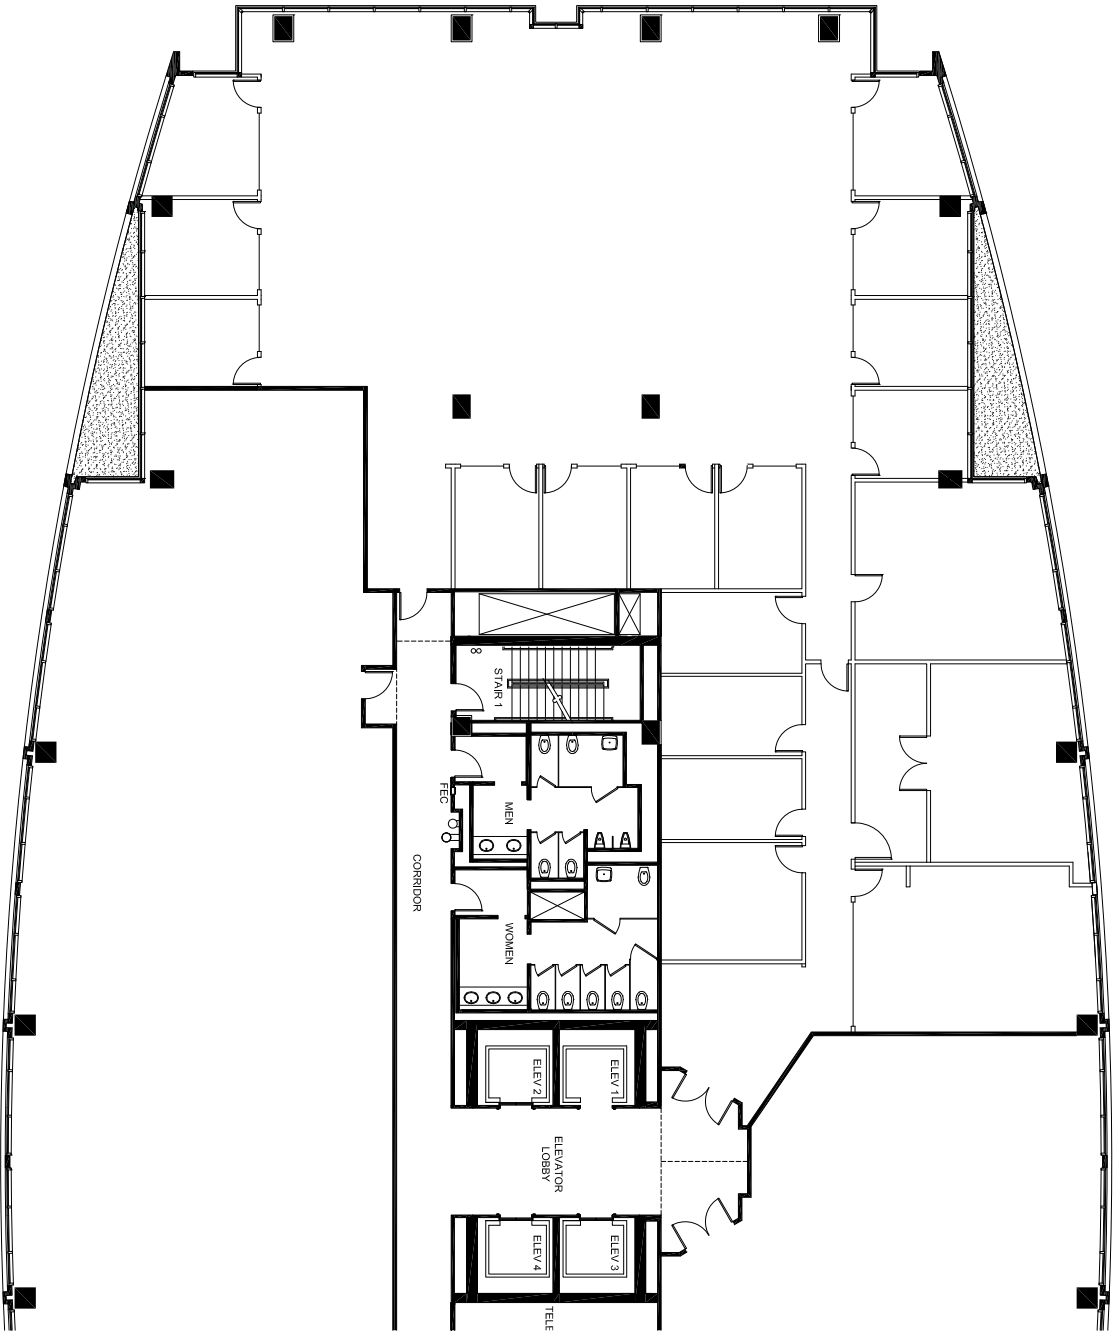

1000 Waterford

SUITE 590

FIFTH FLOOR

8,944 RSF

KEY PLAN

08/22/18