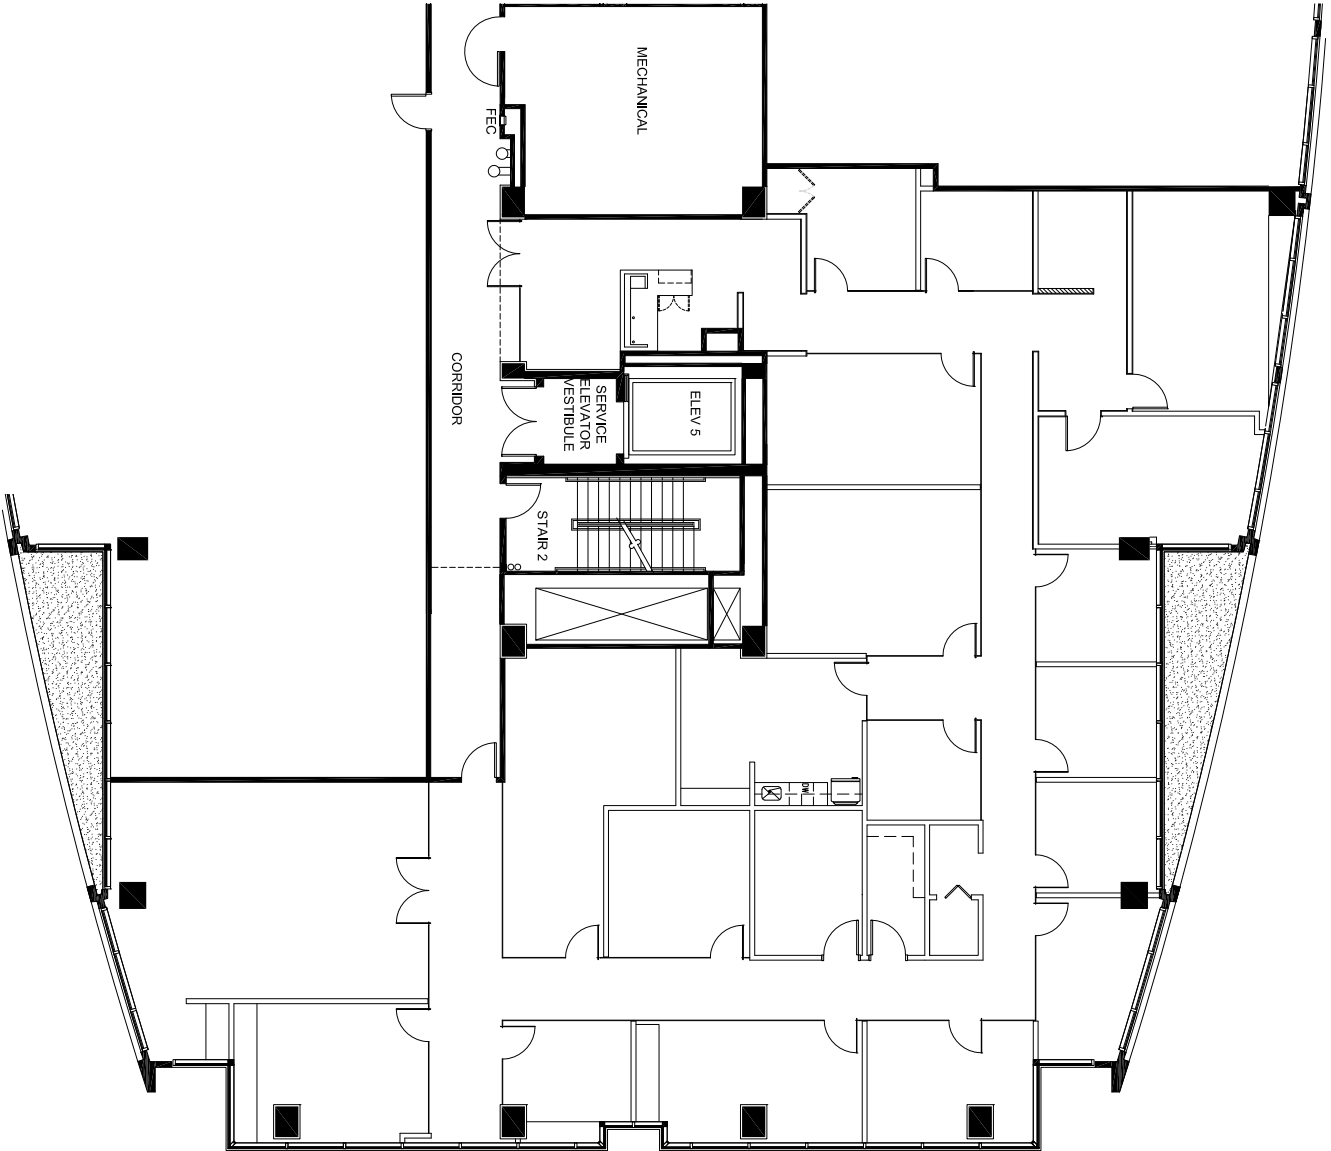

1000 Waterford

KEY PLAN

SUITE 350
THIRD FLOOR
6,270 RSF

11/09/18