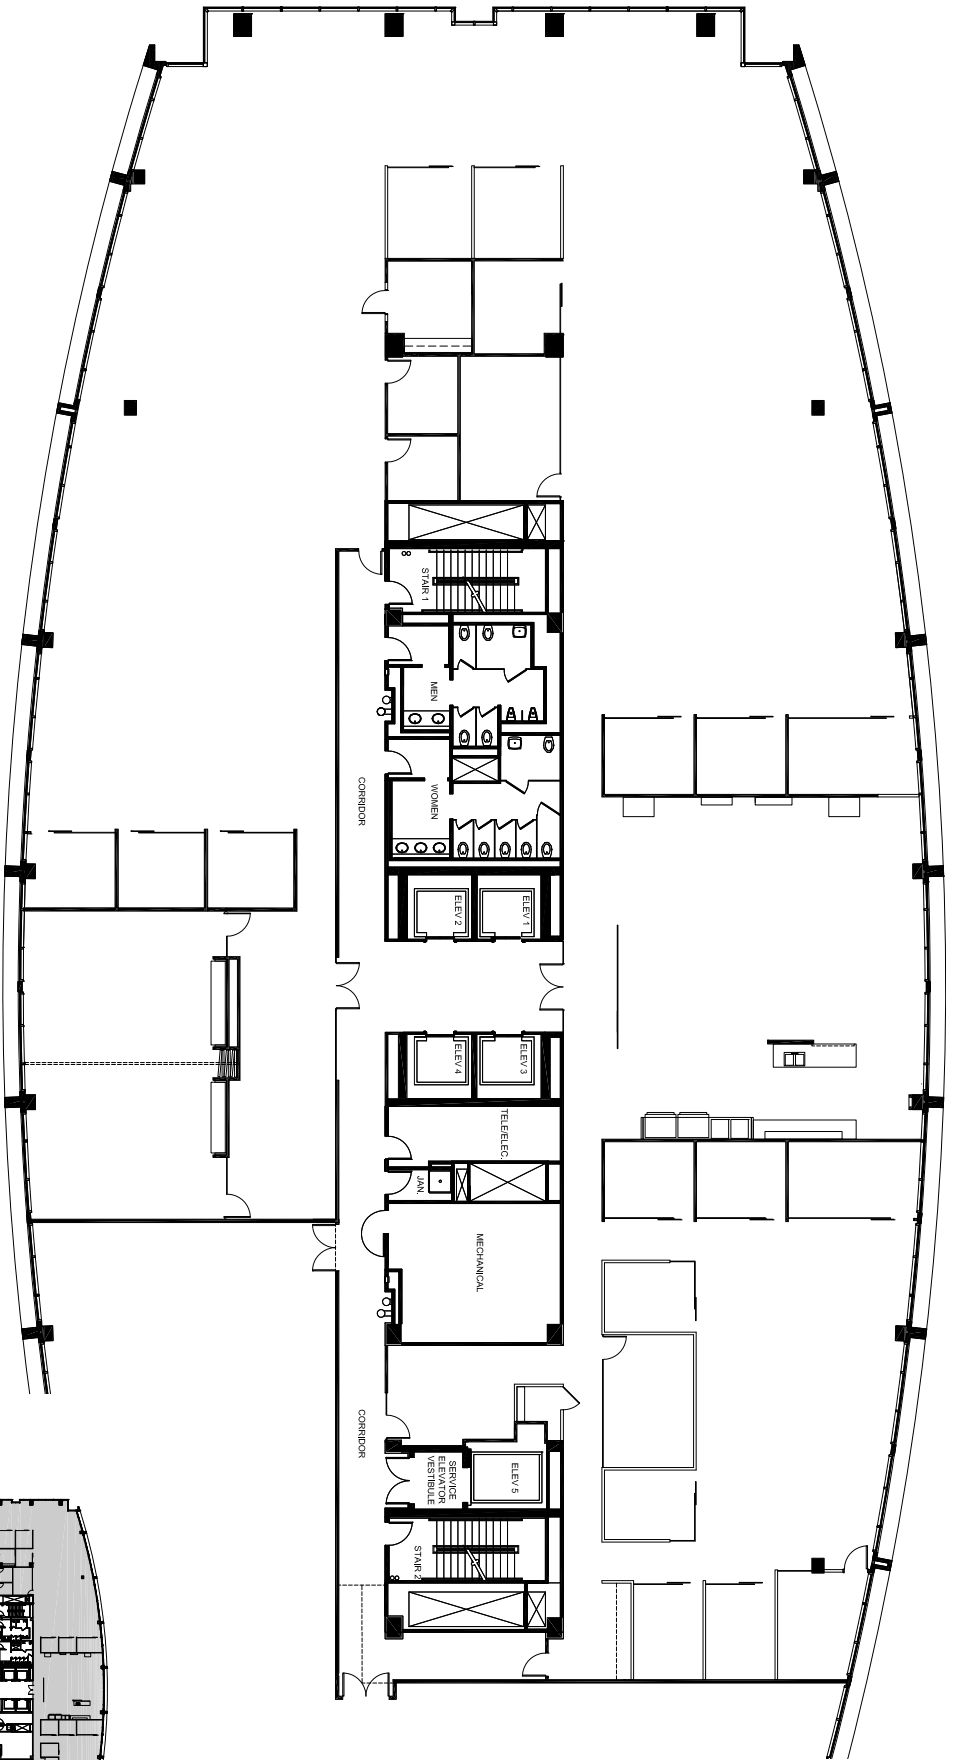

1000 Waterford

SUITE 1000
TENTH FLOOR
19,575 RSF

KEY PLAN

10/10/18