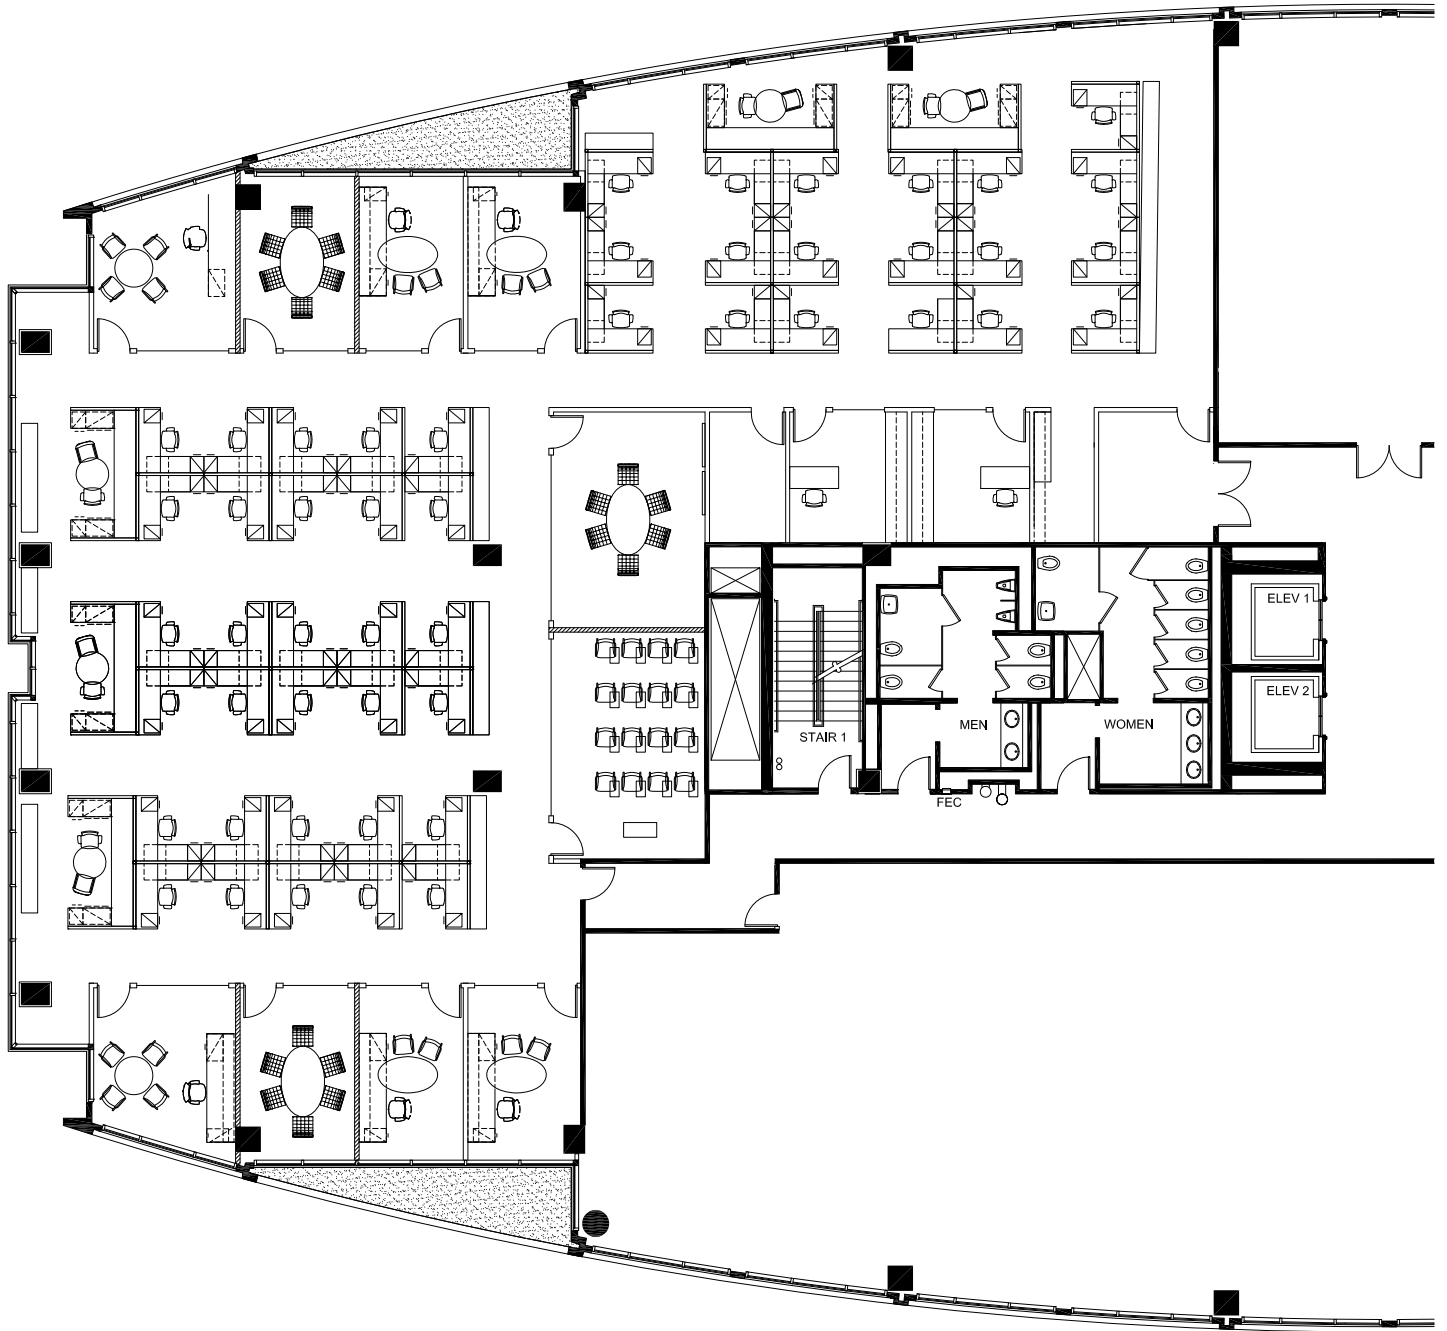

# 1000 Waterford at Blue Lagoon Fourth Floor

Suite 400  
8,774 - RSF