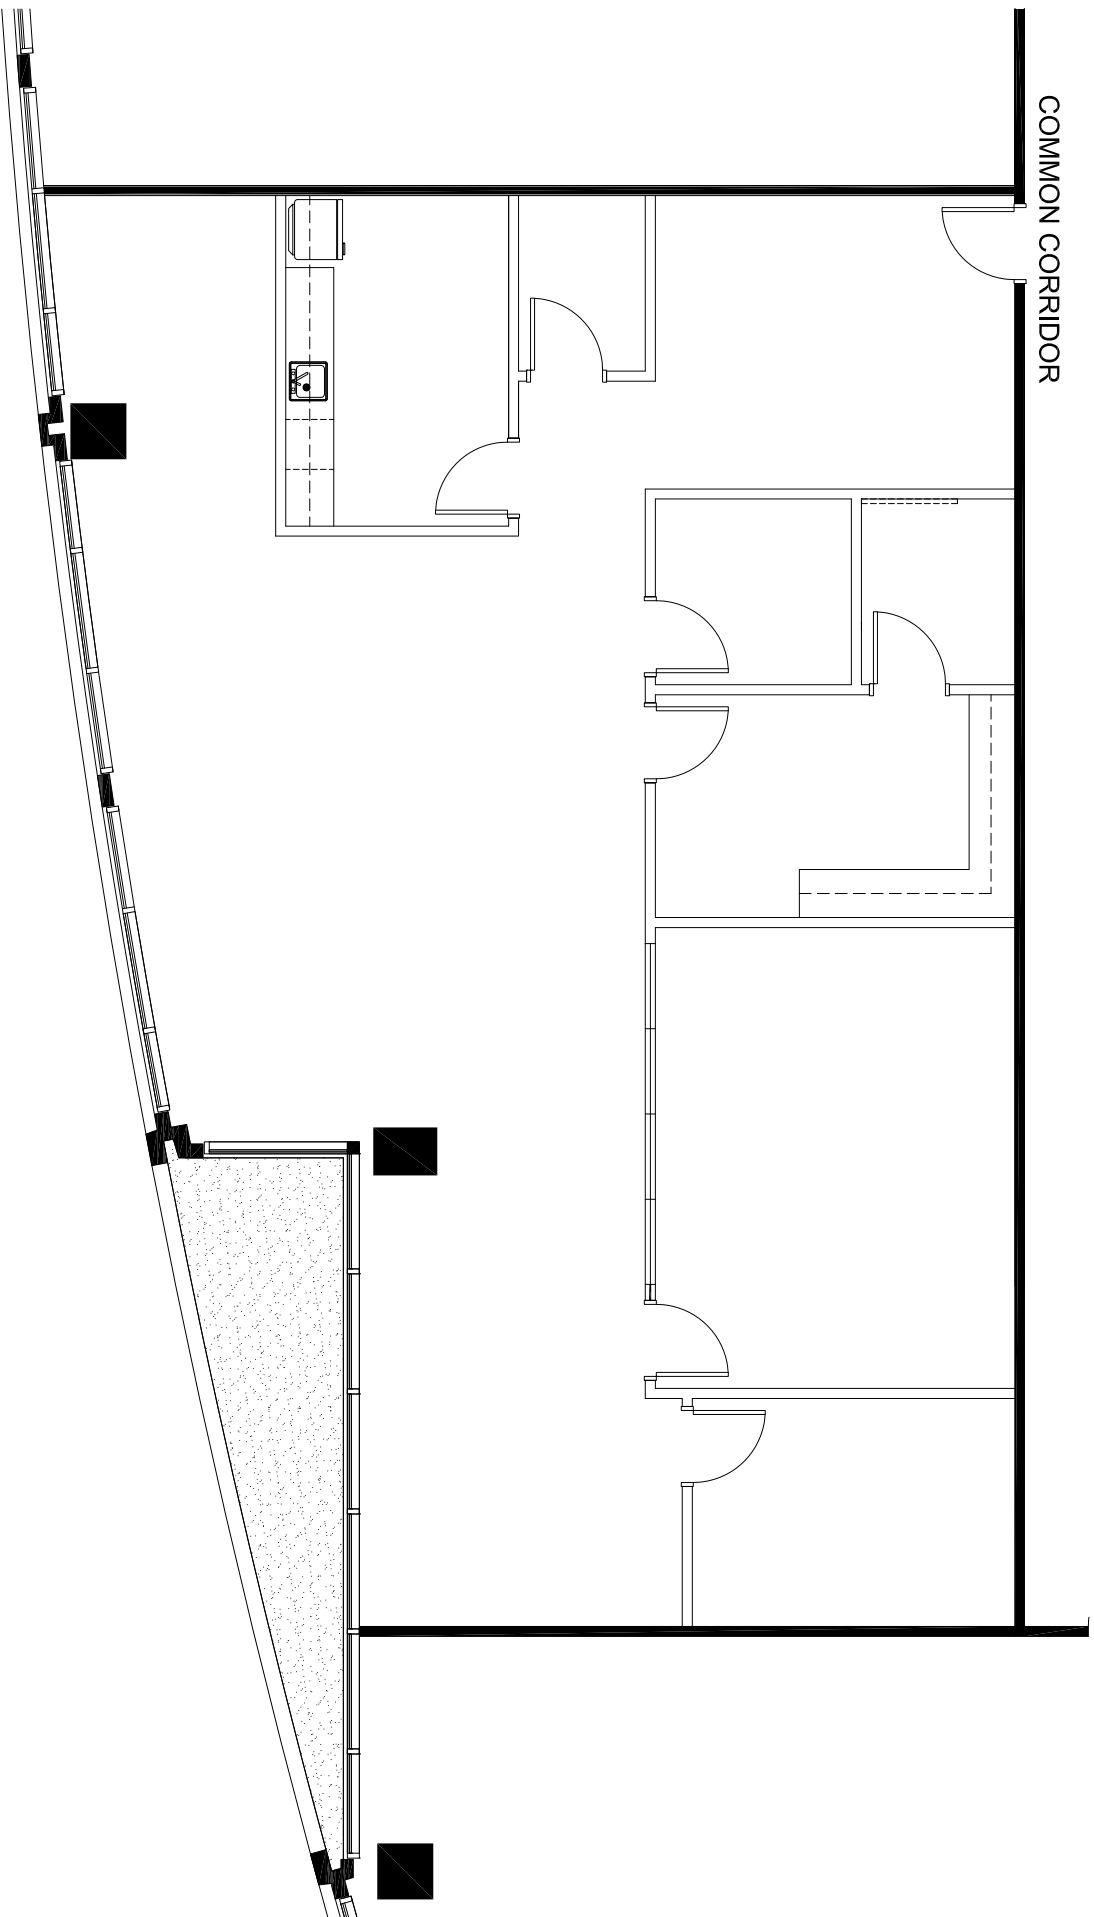

1000 Waterford at Blue Lagoon Third Floor

N
THIRD FLOOR
1/8"=12"
05/10/18

Suite 360
2,418 RSF